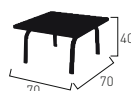

Aluminium frame coffee table. Grey tempered glass table top.

Corner low table with integrated mounting system to compose modules with several products.

Extendable table with central extension (60 cm). Aluminium frame & slatted top. Adjustable pads.

COULEURS / COLOURS

Structure / frame

Anthracite
Anthracite

Blanc
White

DIMENSIONS (cm) / DIMENSIONS (cm)

Poids / weight : 86 kg

8 X

Poids / weight : 13 kg