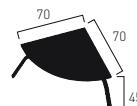

Poids / weight : 12 kg